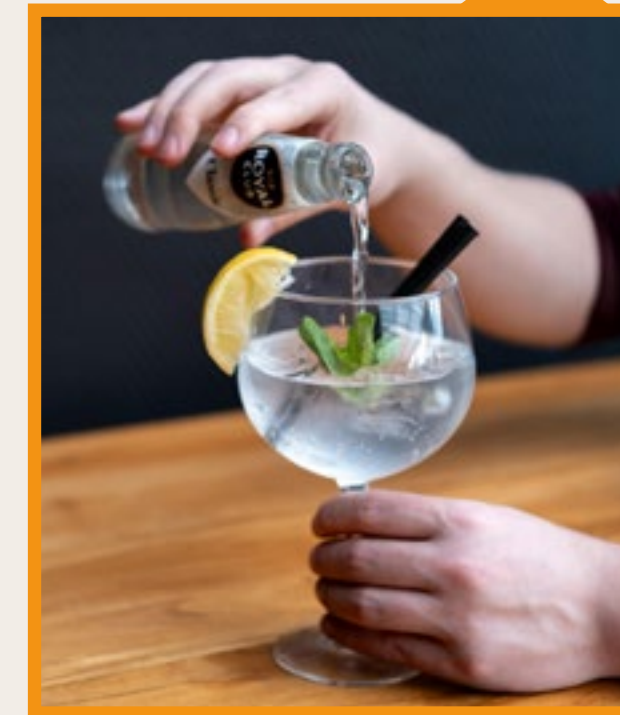

Gin & Tonic

Gin & Tonic	7,95
Served with lemon and mint.	
Pink Gin & Tonic	7,95
Served with Double Dutch tonic and red fruit.	
Premium Gin & Tonic	8,50
Bobby's Gin and Royal Bliss Tonic served with star anise and a slice of orange.